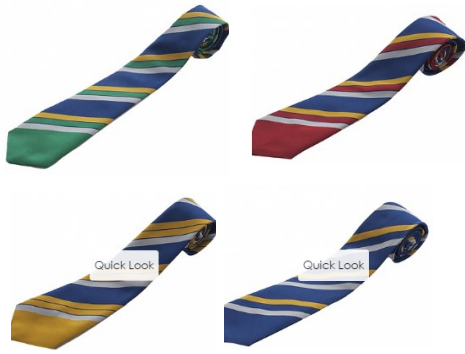

CHS Junior — Regulation School Uniform

Nearly New Stock E-Mail Enquiries to: CHSUniform@Outlook.com

£1

House Colours